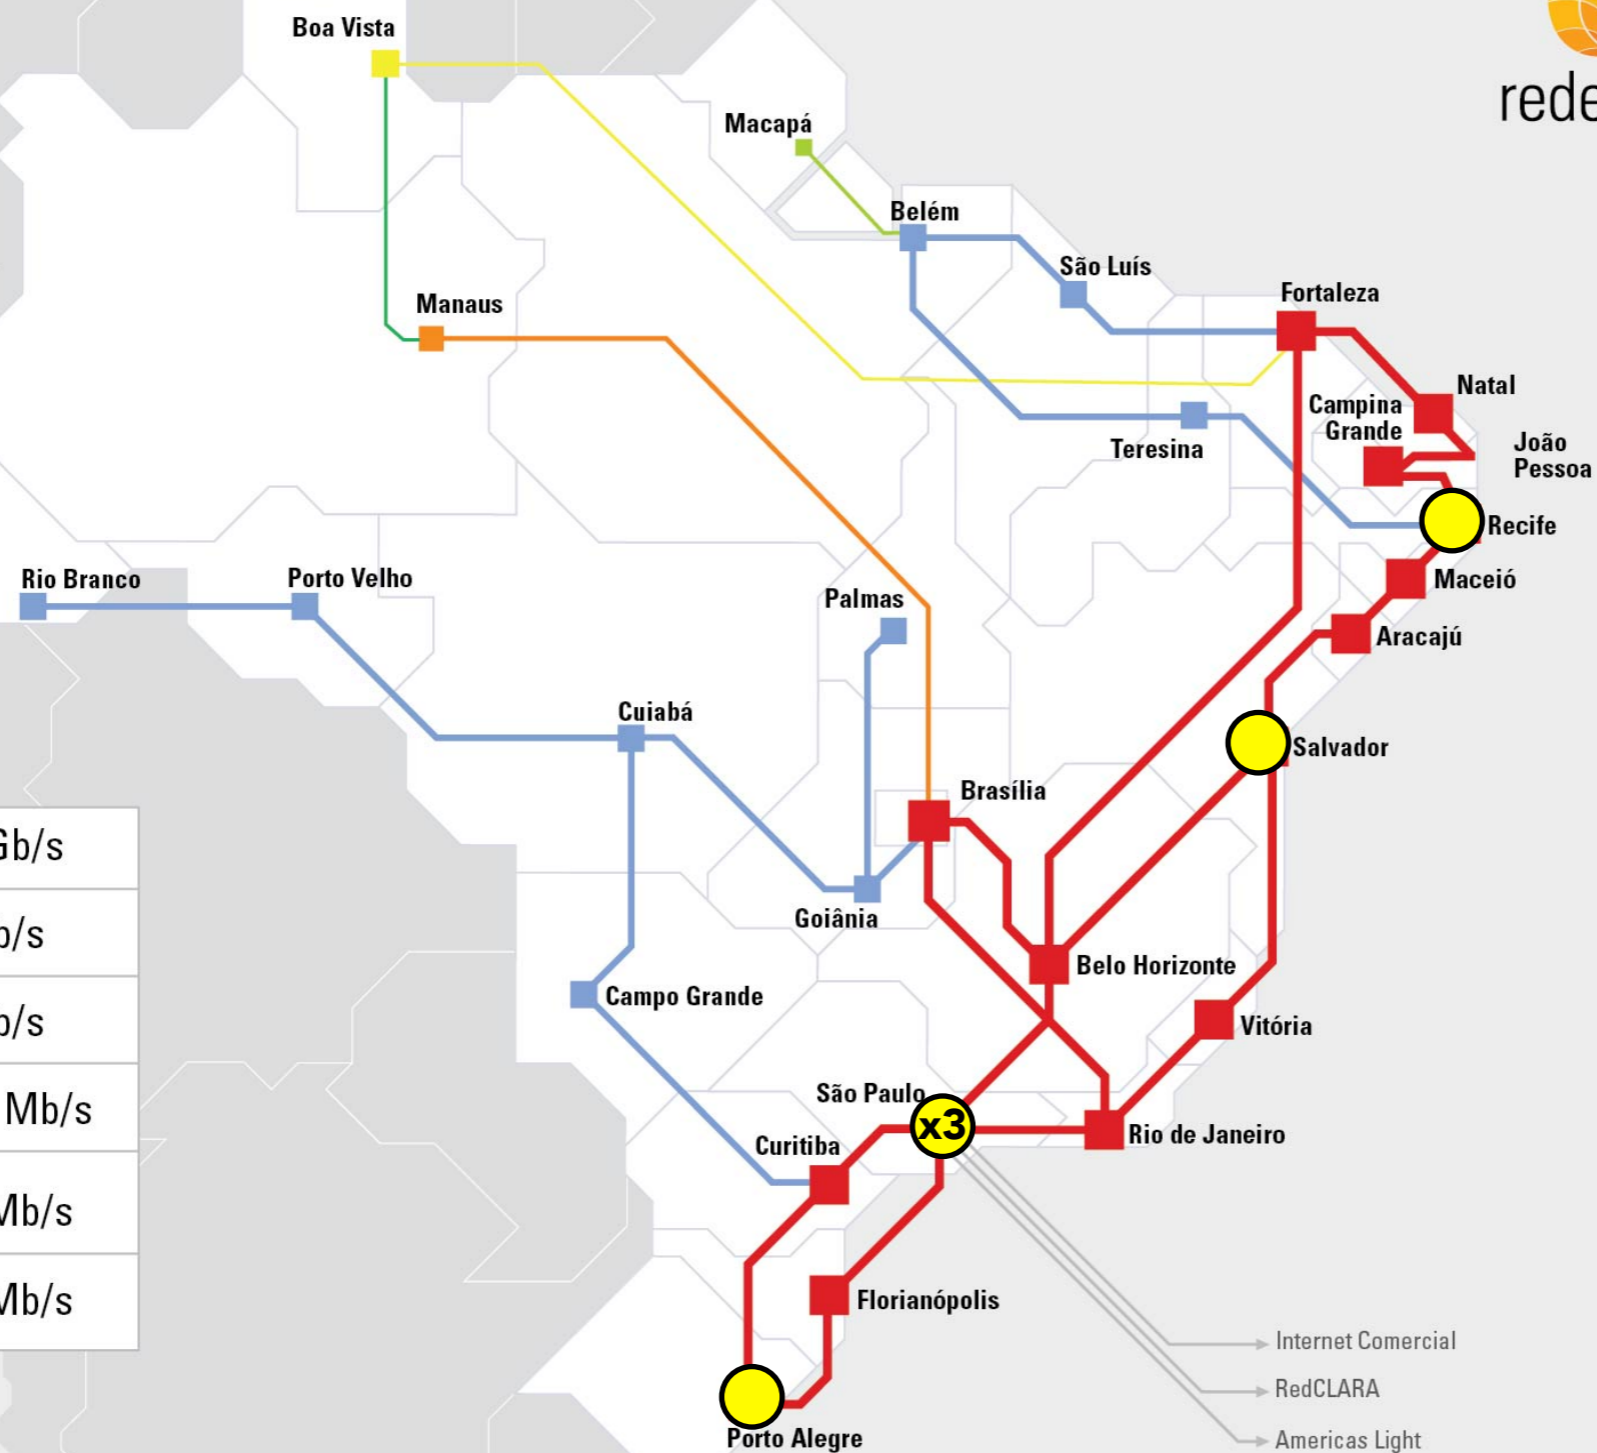

NETWORK OF CINEMAS

Situação em setembro de 2013

	10 Gb/s
	3 Gb/s
	1 Gb/s
	100 Mb/s
	68 Mb/s
	40 Mb/s

- Internet Comercial
- RedCLARA
- Americas Light