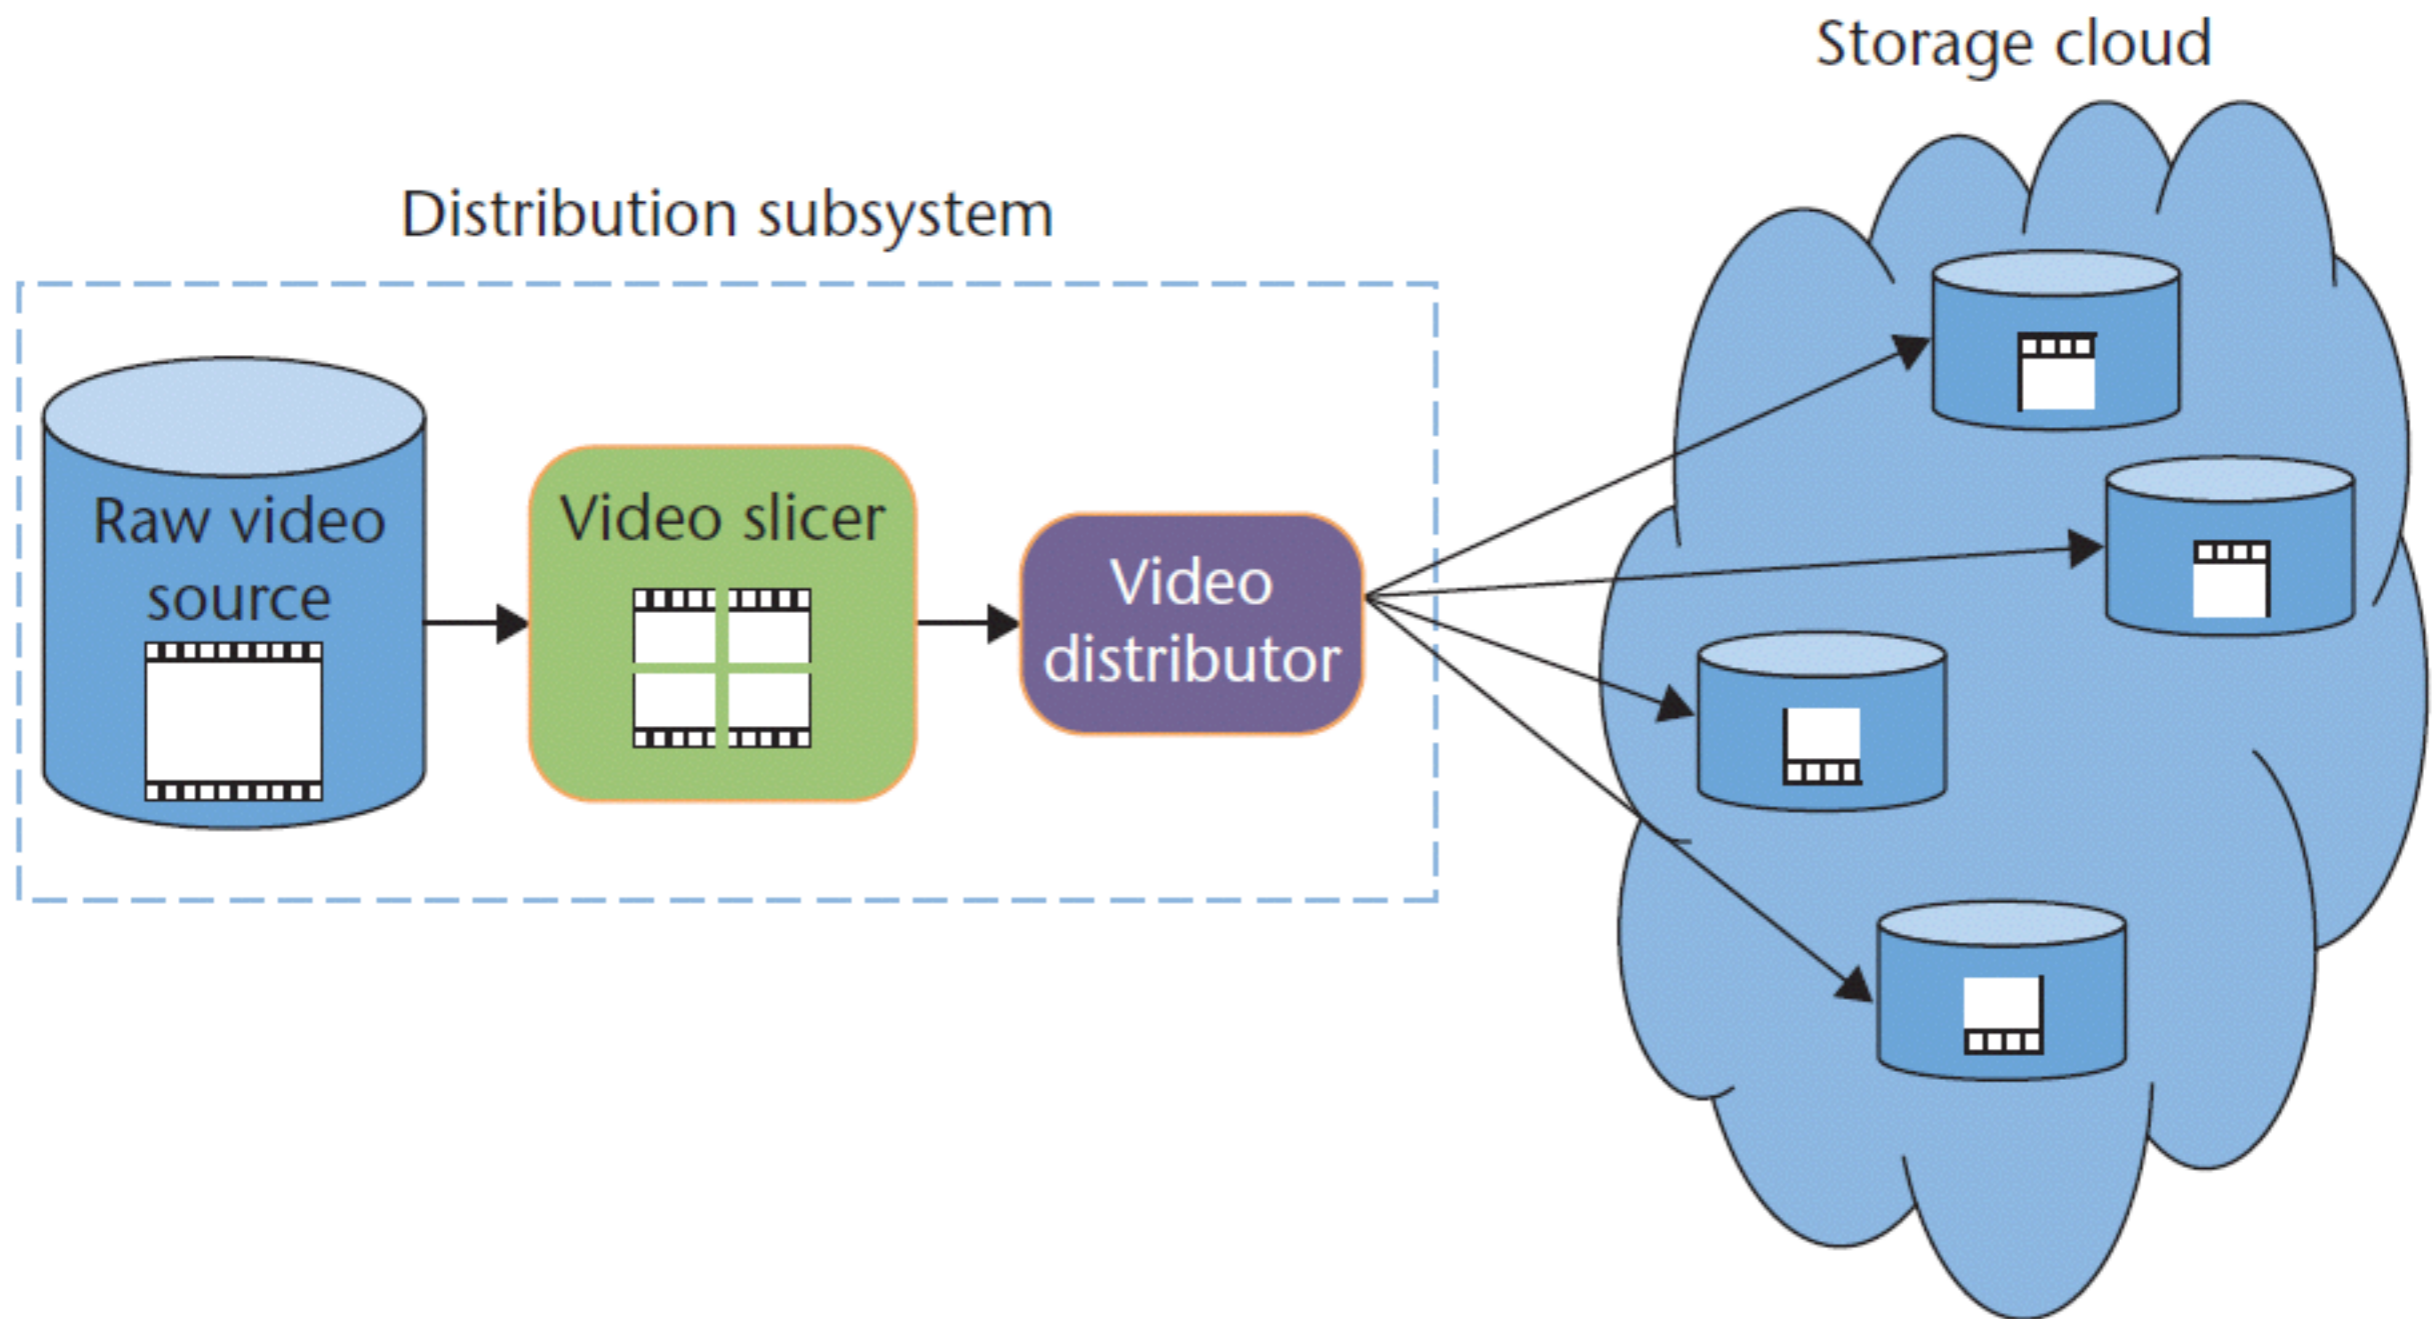

Intel X520-DA2

2x
NVIDIA GeForce GTX 550 Ti

or

2x
ATI FirePro V7900

synchronization module

VIDEO SLICING AND ARCHIVING IN THE JIT CLOUD

Based in H.323 codec

CONTENT STREAMING