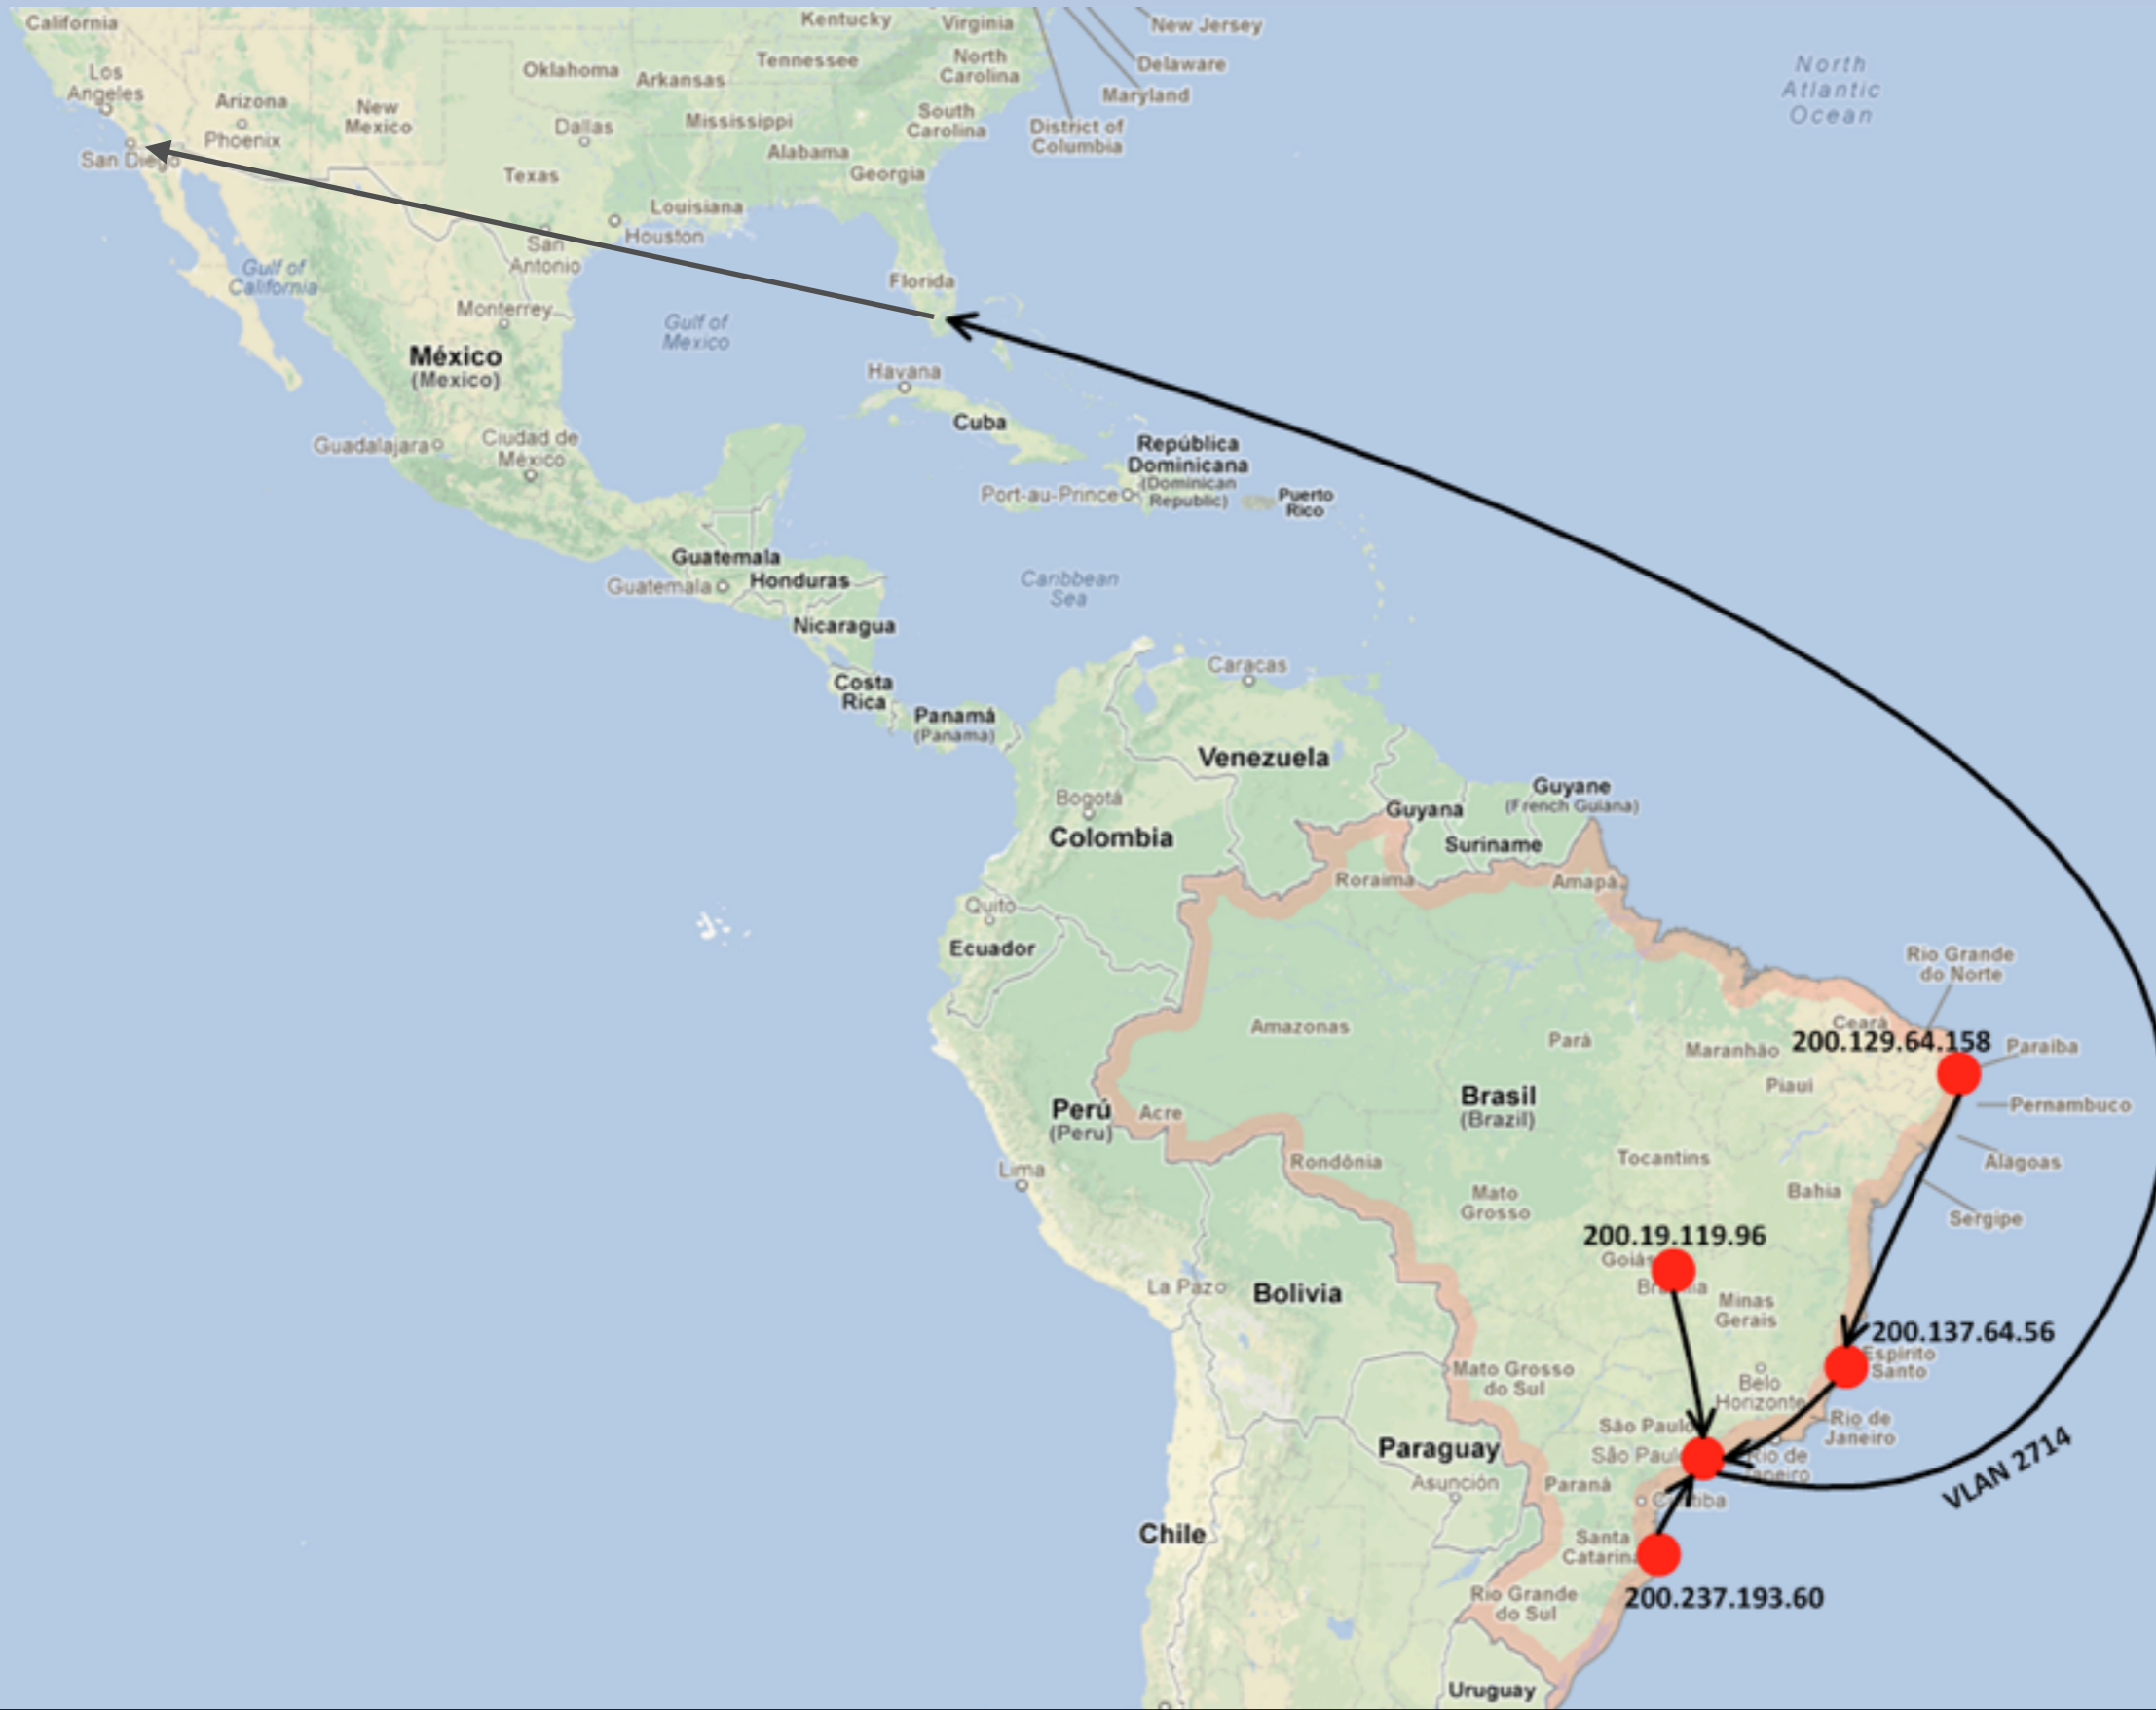

LIVE STREAMING

DEMO AT 2011 CINEGRID WORKSHOP

DEMO AT 2011 CINEGRID WORKSHOP

DEMO AT 2012 CINEGRID WORKSHOP

CULTURE

NETWORK OF DIGITAL CINEMAS

Brazilian Cinematheque, Sao Paulo, 11/05/2012. Streaming from Joao Pessoa (PB) to Sao Paulo (SP)