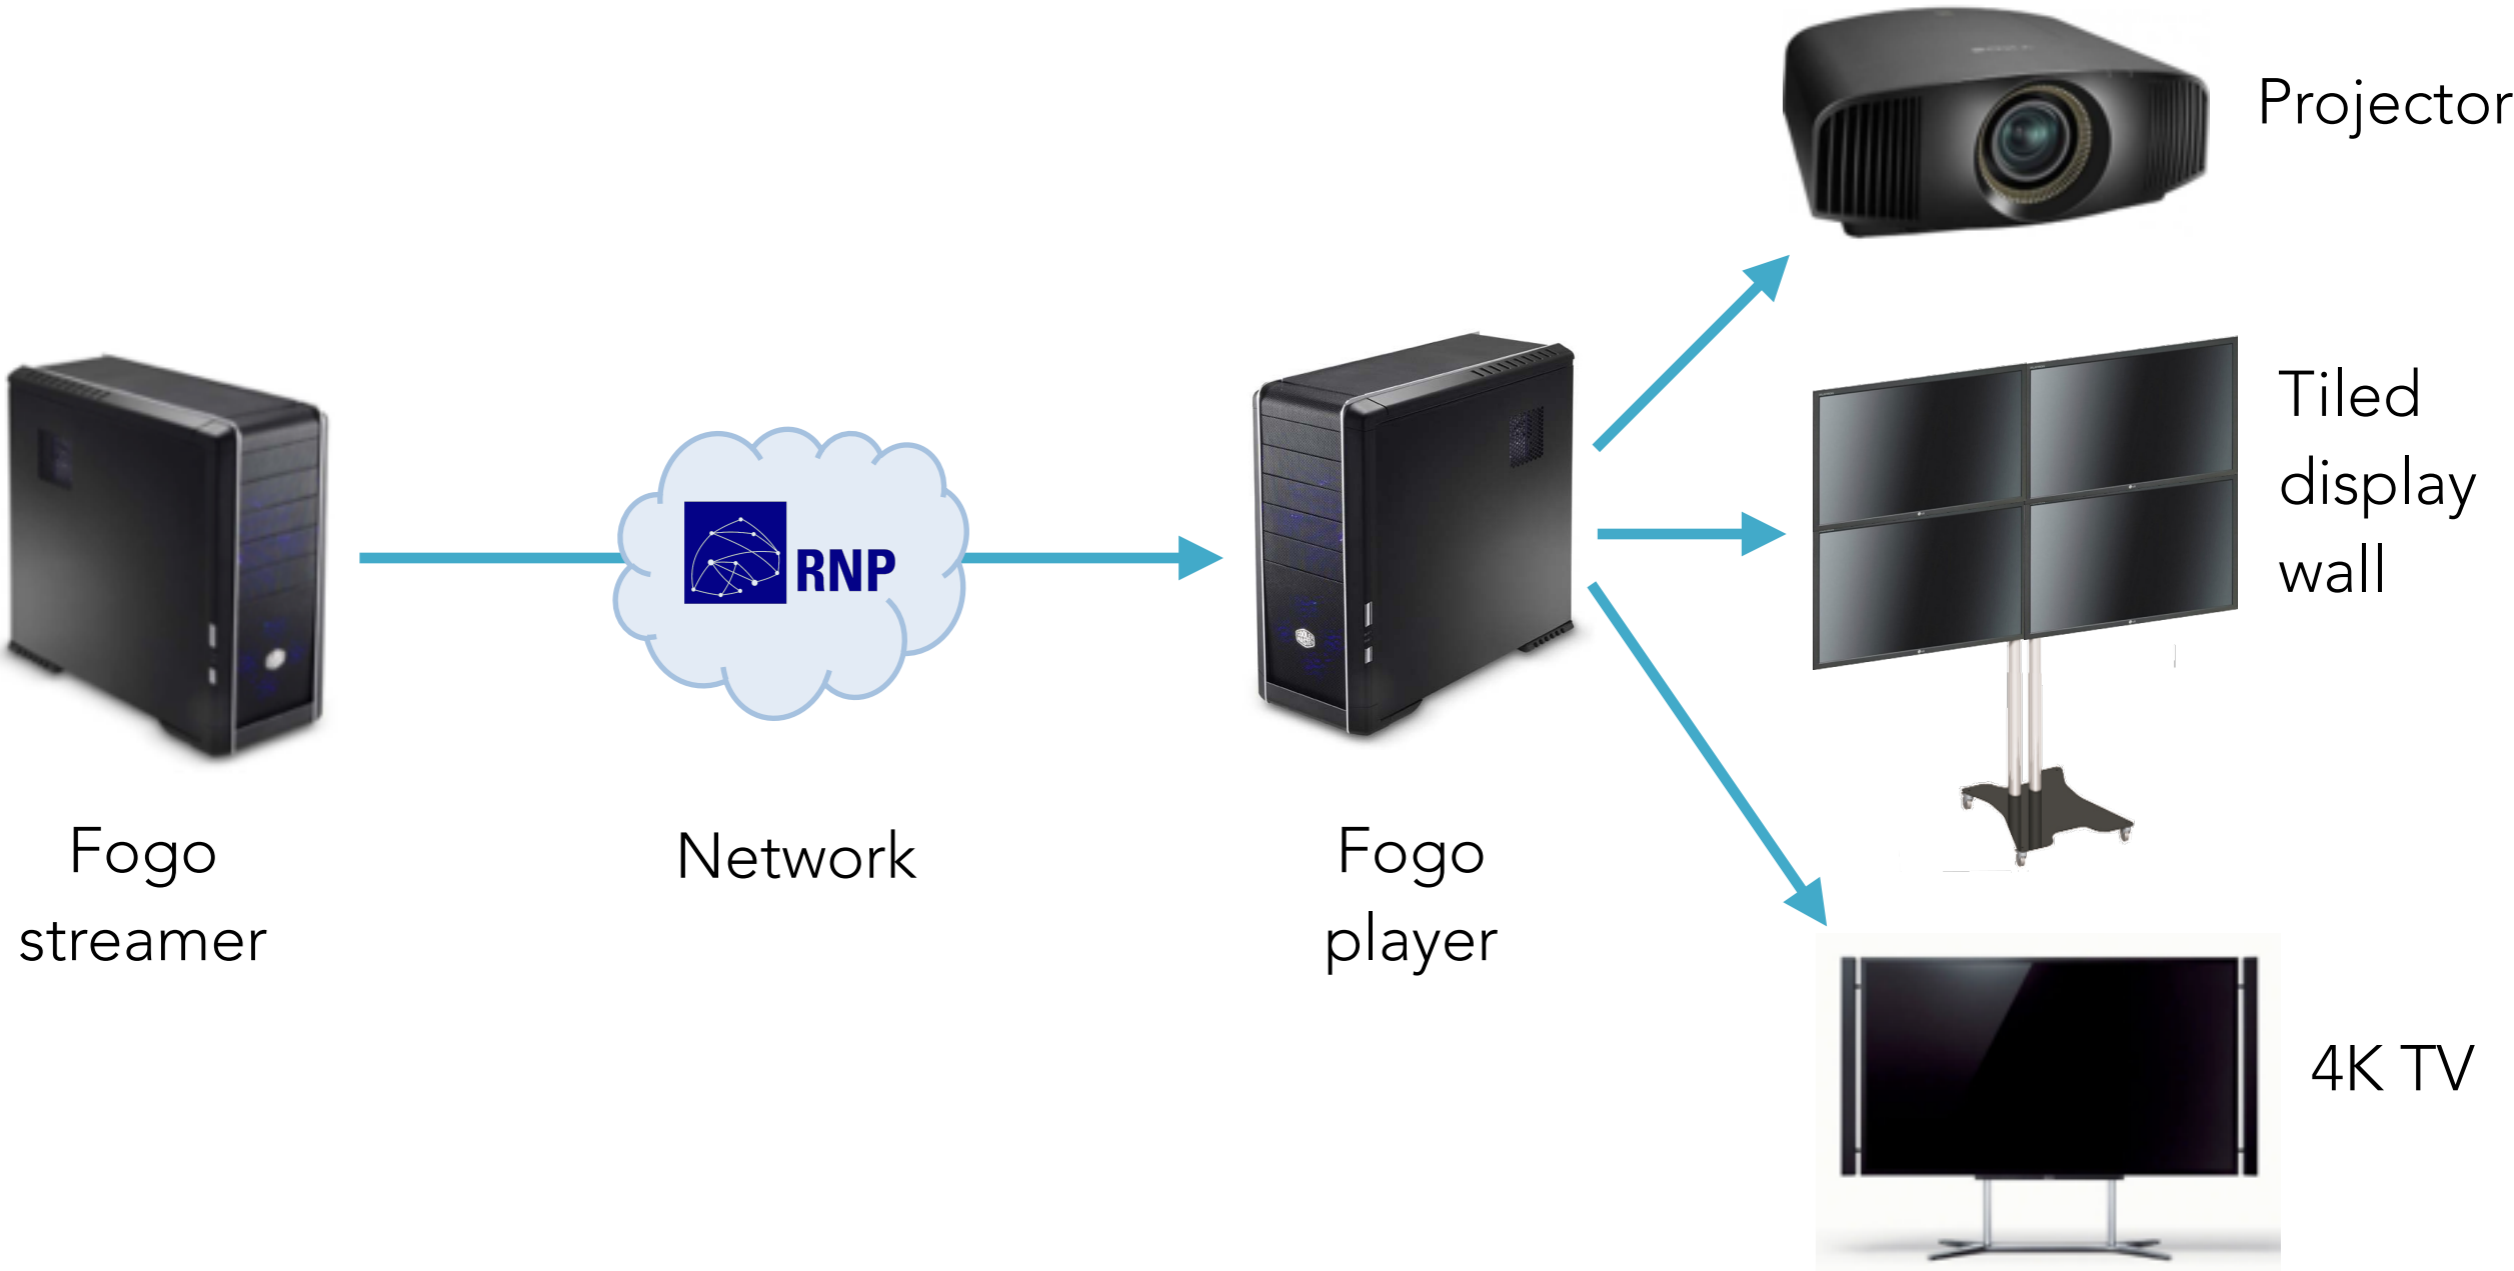

Intel X520-DA2

2x
NVIDIA GeForce GTX 550 Ti

or

2x
ATI FirePro V7900

synchronization module

VIDEO SLICING AND ARCHIVING IN THE JIT CLOUD

Based in H.323 codec

CONTENT STREAMING