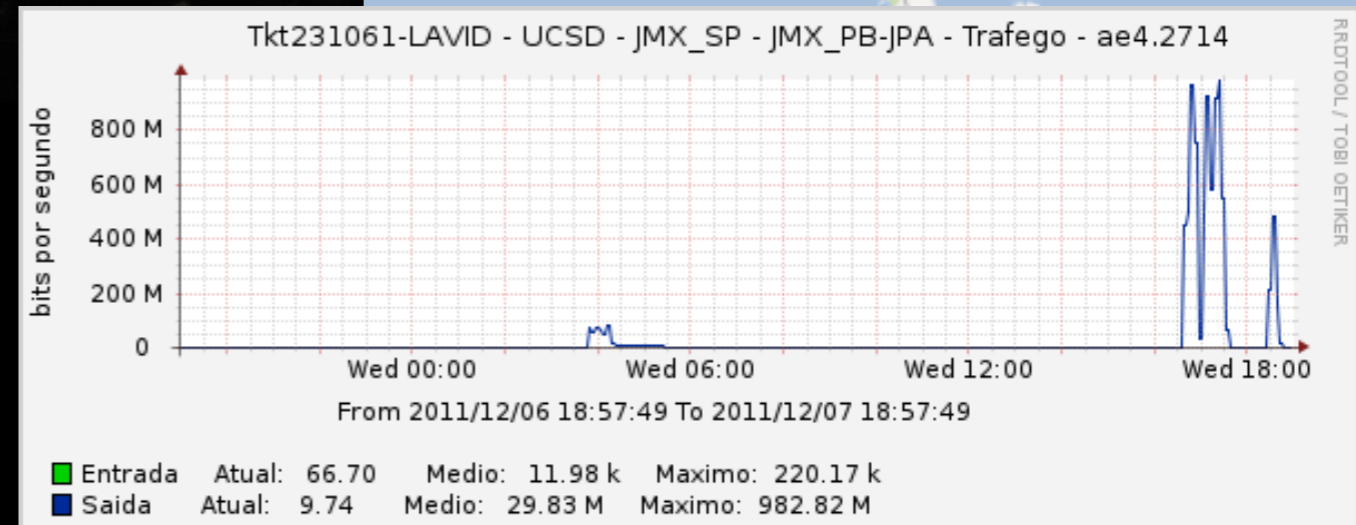

DEMO AT 2011 CINEGRID WORKSHOP