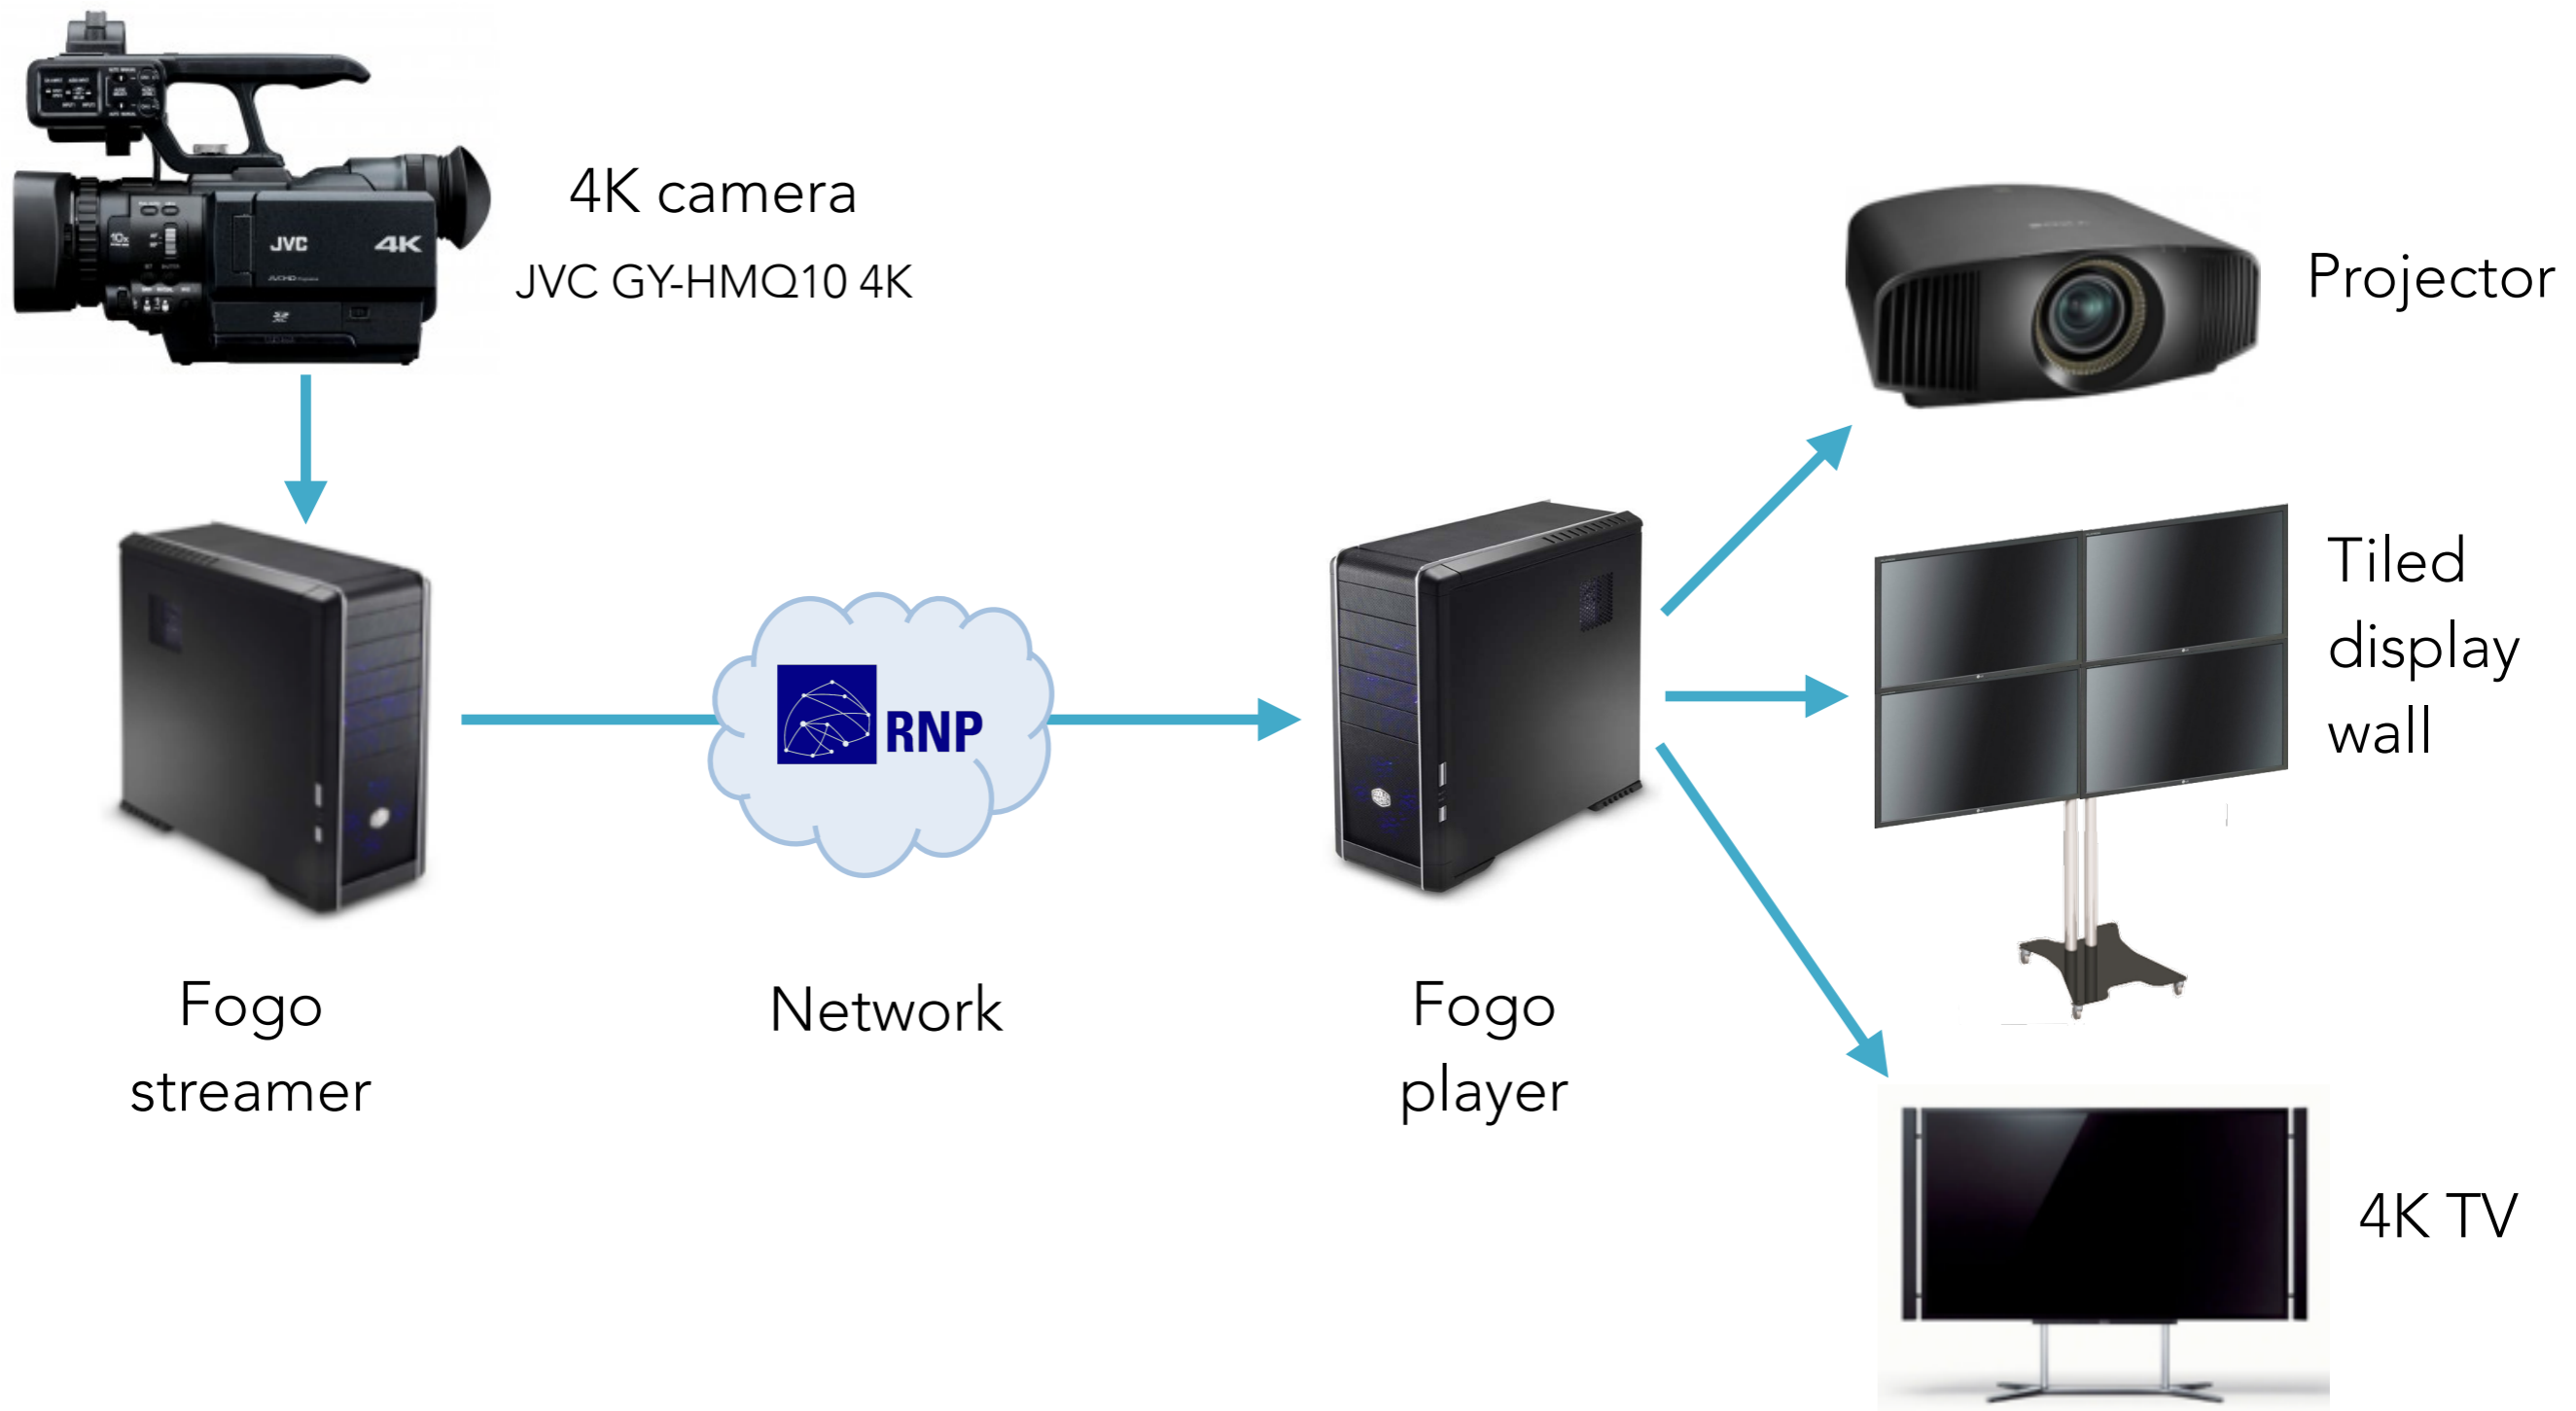

LIVE STREAMING