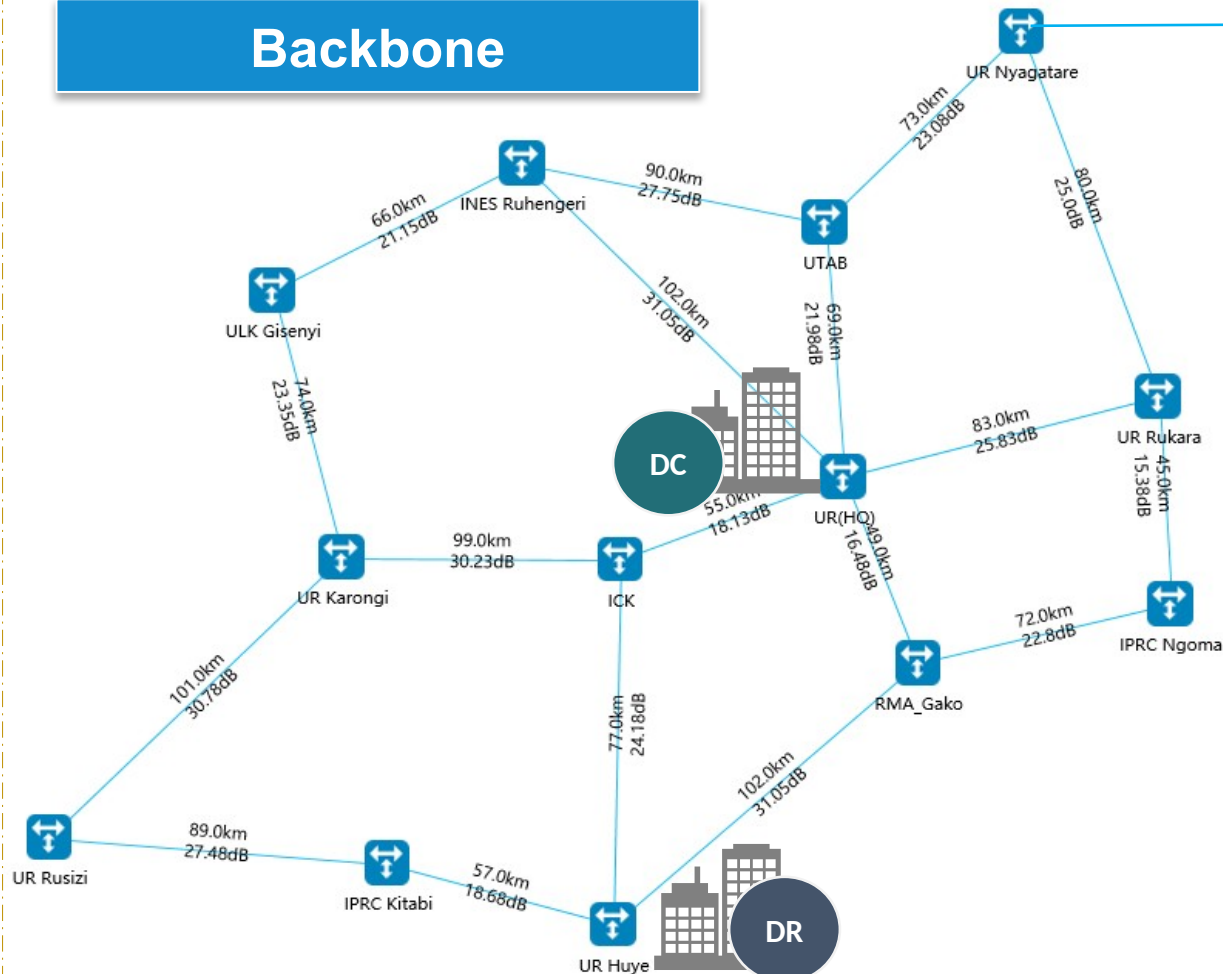

Backbone

Access Ring

Aggregation

Campus

1.0

Smart Education Project Implementation Progress

Project Deliverable	Target Scope	Achieved Scope	Completion rate
1. Data Centre	2	2	100%
2. Backbone	13	13	100%
3. Aggregation Sites	120	114	95%
4. Connected Sites	1,500	1,260	84%
5. Fibre Mileage (Km)	2,180	2,133	98%