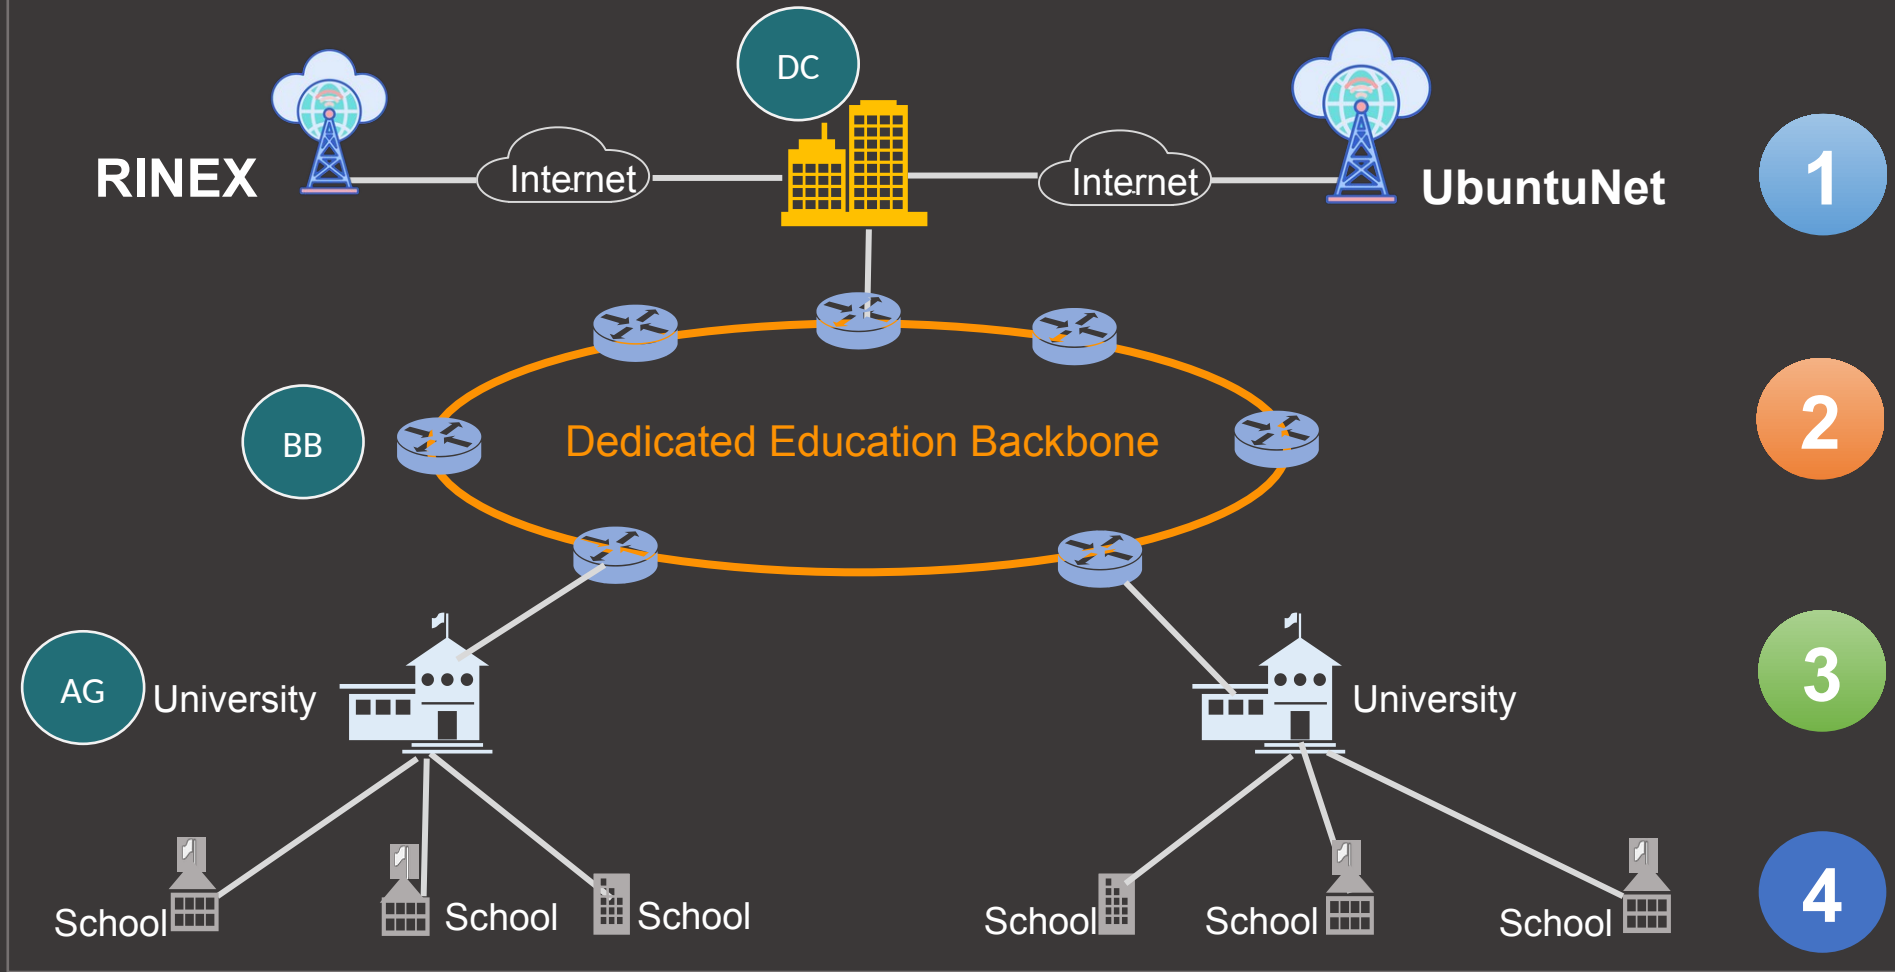

Republic of Rwanda
Ministry of Education

Smart Education Project(SEP) for AFFORDABLE & RELIABLE CONNECTIVITY

Ministry of Education | Rwanda
@Rwanda_Edu

1.2 SEP, One of Contributors to ICT in Education

Digital Content

- Current: 10Mbps
- Projected: **25-100 Mbps**

Affordable

- Current: 800 \$/Mo
- Projected: **Little**

2.3 Smart Education Network, Solution Design

Smart Education Network

2.3 Smart Education Network, Solution Design

Backbone

Access Ring

Aggregation

Campus

1.0

Smart Education Project Implementation Progress

Project Deliverable	Target Scope	Achieved Scope	Completion rate
1. Data Centre	2	2	100%
2. Backbone	13	13	100%
3. Aggregation Sites	120	114	95%
4. Connected Sites	1,500	1,260	84%
5. Fibre Mileage (Km)	2,180	2,133	98%