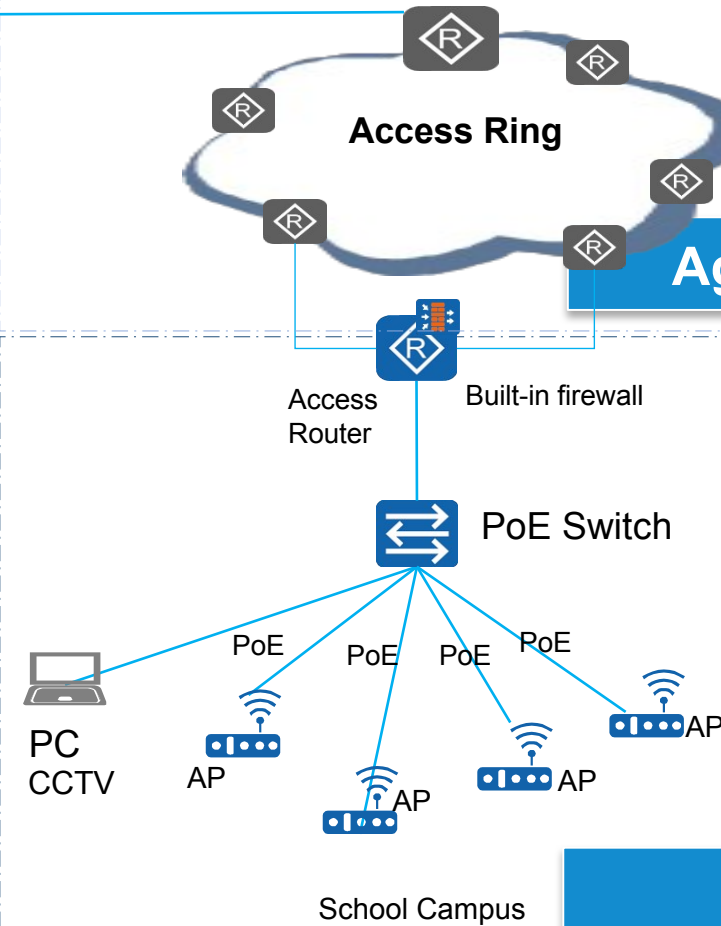

- Current: 10Mbps
- Projected: **25-100 Mbps**

Affordable

- Current: 800 \$/Mo
- Projected: **Little**

2.3 Smart Education Network, Solution Design

Smart Education Network

2.3 Smart Education Network, Solution Design

Backbone

Access Ring

Aggregation

Campus

1.0

Smart Education Project Implementation Progress

Project Deliverable	Target Scope	Achieved Scope	Completion rate
1. Data Centre	2	2	100%
2. Backbone	13	13	100%
3. Aggregation Sites	120	114	95%
4. Connected Sites	1,500	1,260	84%
5. Fibre Mileage (Km)	2,180	2,133	98%